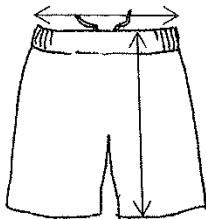

PE Shorts Size:	*Length	*Waist (Elasticated drawstring)
18-20"	26cm	24cm
22-24"	32cm	27cm
26-28"	38cm	28cm
30-32"	42cm	29cm
34-36"	44cm	31cm

*Actual garment measurements on flat surface