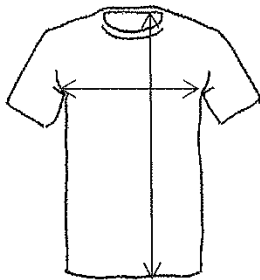

Sweatshirt Size:	*Length	*Chest	*Sleeve
26"	49cm	36cm	51cm
28"	50cm	39cm	54cm
30"	55cm	43cm	58cm
32"	57cm	47cm	61cm
34"	61cm	48cm	65cm
XS	64cm	52cm	69cm
S	70cm	55cm	74cm

*Actual garment measurements on flat surface

Cardigan Size:	*Length	*Chest	*Sleeve
26"	49cm	40cm	40cm
28"	51cm	43cm	43cm
30"	57cm	46cm	45cm
32"	58cm	47cm	46cm
34"	61cm	50cm	53cm
XS	64cm	52cm	55cm

*Actual garment measurements on flat surface

PE T-shirt Size:	*Length	*Chest
3-4	47cm	34cm
5-6	49cm	35cm
7-8	51cm	37cm
9-10	56cm	40cm
11-13	61cm	44cm
S	70cm	44cm

*Actual garment measurements on flat surface

PE Shorts Size:	*Length	*Waist (Elasticated drawstring)
18-20"	26cm	24cm
22-24"	32cm	27cm
26-28"	38cm	28cm
30-32"	42cm	29cm
34-36"	44cm	31cm

*Actual garment measurements on flat surface

Fleece – Size:	*Length	*Chest	*Sleeve
3-4	47cm	39cm	37cm
5-6	50cm	40cm	40cm
7-8	57cm	45cm	47cm
9-10	64cm	48cm	51cm
11-12	68cm	53cm	51cm

*Actual garment measurements on flat surface

Showerproof reversible Jacket Size:	*Length	*Chest	*Sleeve
3-4	46cm	37cm	38cm
5-6	51cm	43cm	42cm
7-8	53cm	45cm	46cm
9-10	62cm	51cm	52cm
11-12	65cm	55cm	55cm