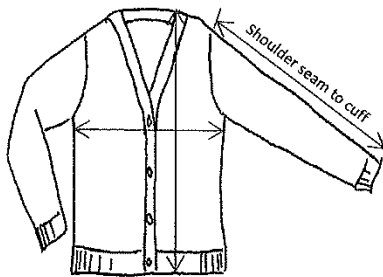

Sweatshirt Size:	*Length	*Chest	*Sleeve
26"	49cm	36cm	51cm
28"	50cm	39cm	54cm
30"	55cm	43cm	58cm
32"	57cm	47cm	61cm
34"	61cm	48cm	65cm
XS	64cm	52cm	69cm
S	70cm	55cm	74cm

*Actual garment measurements on flat surface